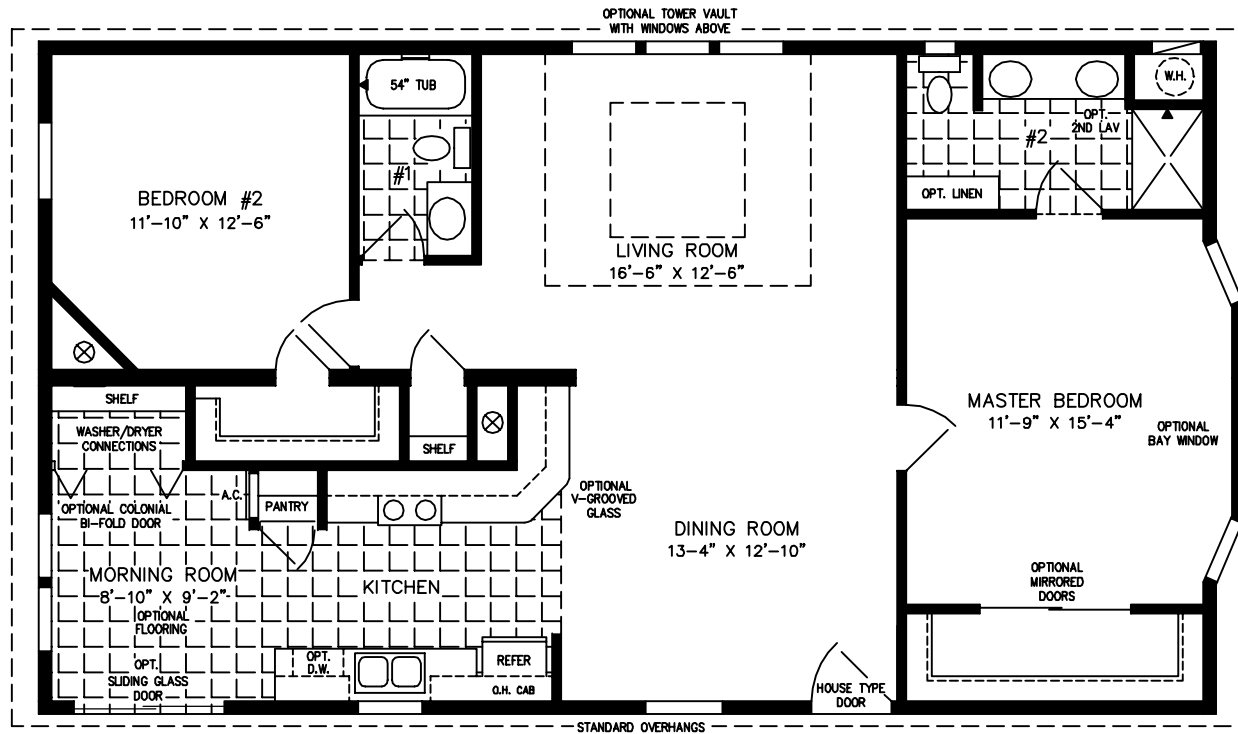

The TNR

NOTE:
CHECK WITH YOUR SALESPERSON
TO IDENTIFY OPTIONAL ITEMS
THAT ARE ON THIS PRINT.

600 Packard Court ■ Safety Harbor, Florida 34695 ■ Telephone (727) 726-1138

www.jachomes.com/Floor-Plans

28' X 46'8

1,244 SQUARE FEET

Model TNR-4463B

2015

(ALL SIZES ARE APPROX.)
DESIGNED FOR ZONES II & III