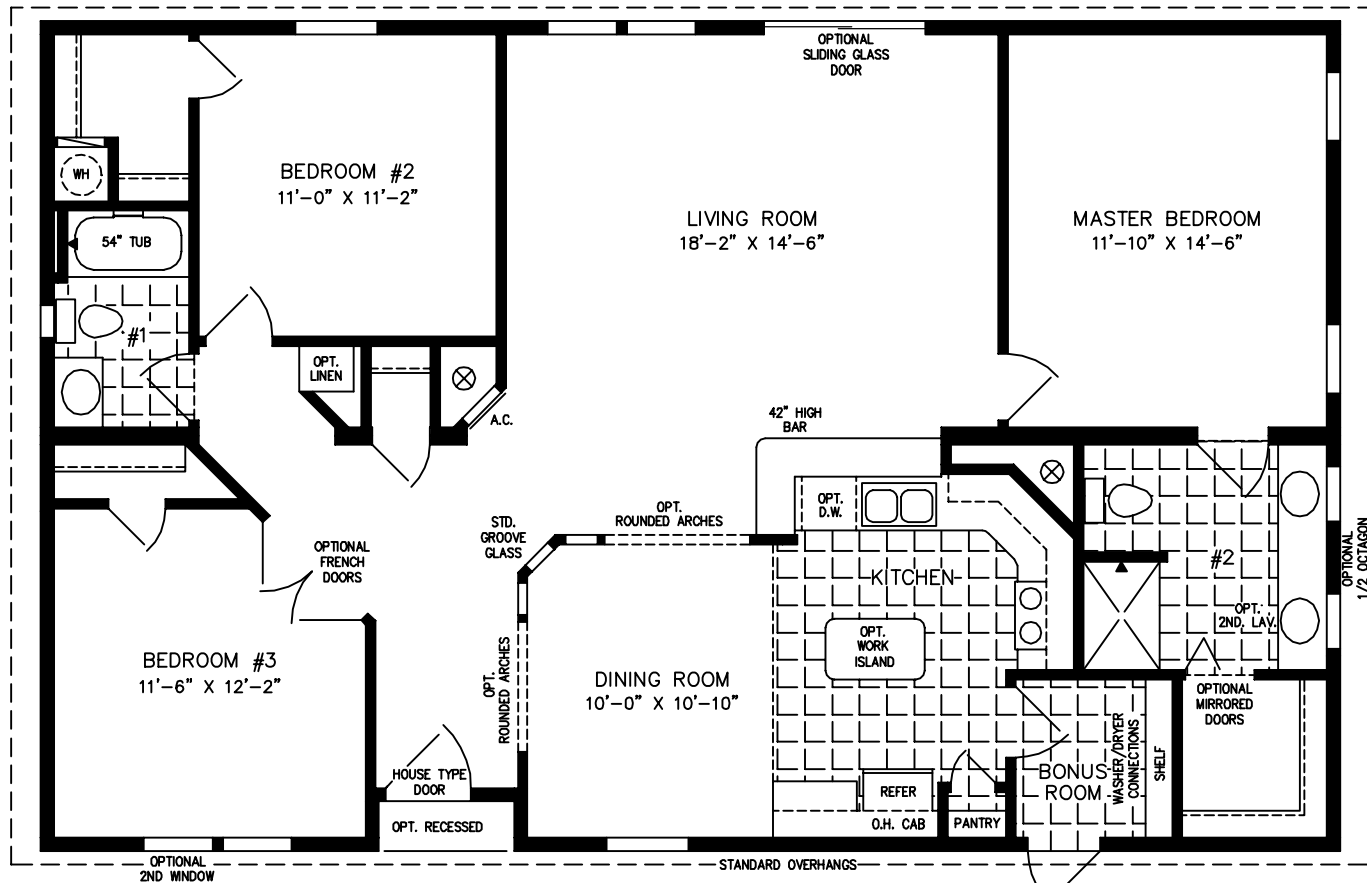

# The TNR

**32' X 48'**  
1,472 SQUARE FEET

**NOTE:**  
CHECK WITH YOUR SALESPERSON  
TO IDENTIFY OPTIONAL ITEMS  
THAT ARE ON THIS PRINT.

600 Packard Court ■ Safety Harbor, Florida 34695 ■ Telephone (727) 726-1138

[www.jachomes.com/Floor-Plans](http://www.jachomes.com/Floor-Plans)

## Model TNR-44810W

**2015**

(ALL SIZES ARE APPROX.)  
DESIGNED FOR ZONES II & III