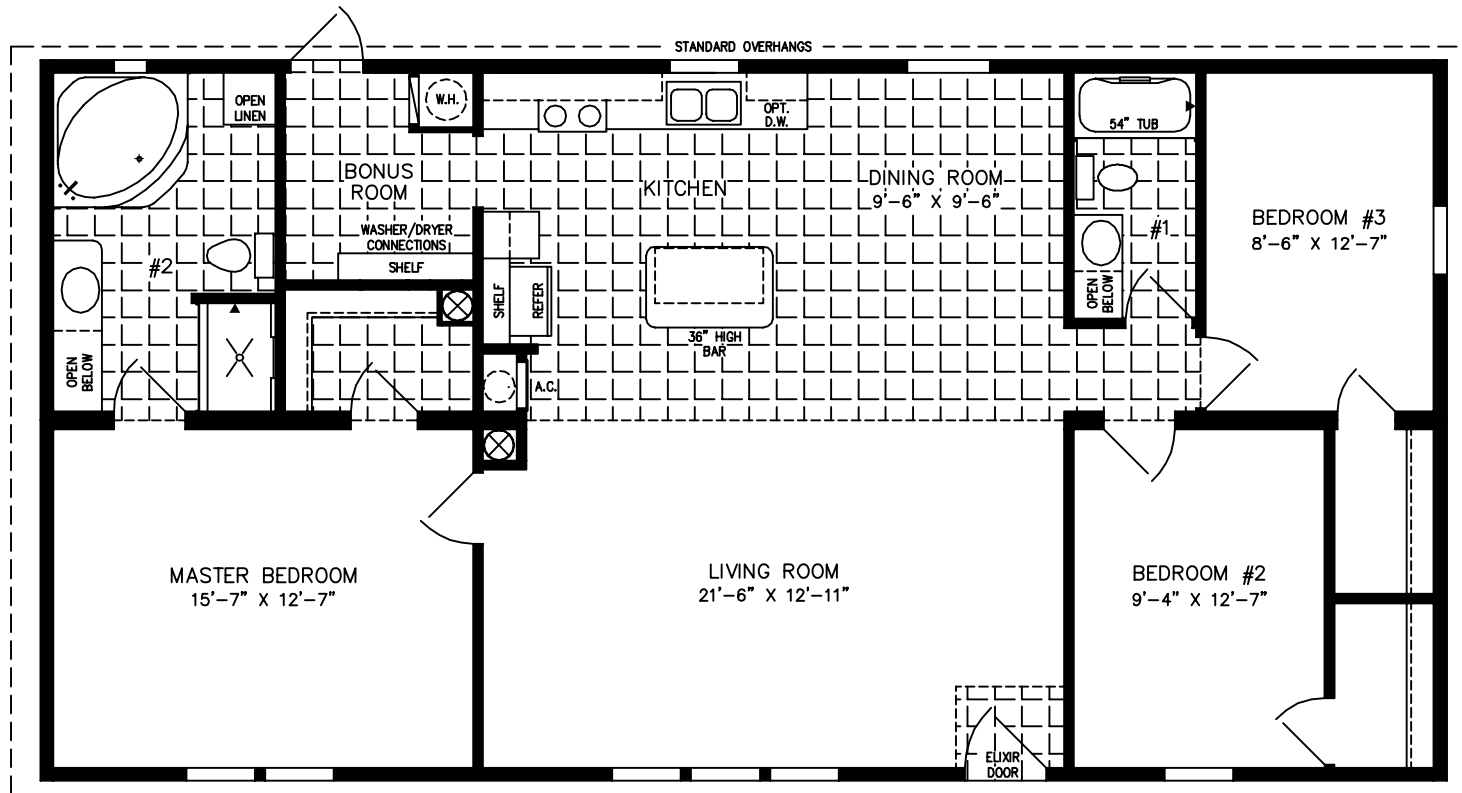

The Imperial Limited

NOTE:
CHECK WITH YOUR SALESPERSON
TO IDENTIFY OPTIONAL ITEMS
THAT ARE ON THIS PRINT.

28' X 52'
1,386 SQUARE FEET

600 Packard Court ■ Safety Harbor, Florida 34695 ■ Telephone (727) 726-1138

www.jachomes.com/Floor-Plans

Model IMLT-45213B
2015

(ALL SIZES ARE APPROX.)
DESIGNED FOR ZONES II & III