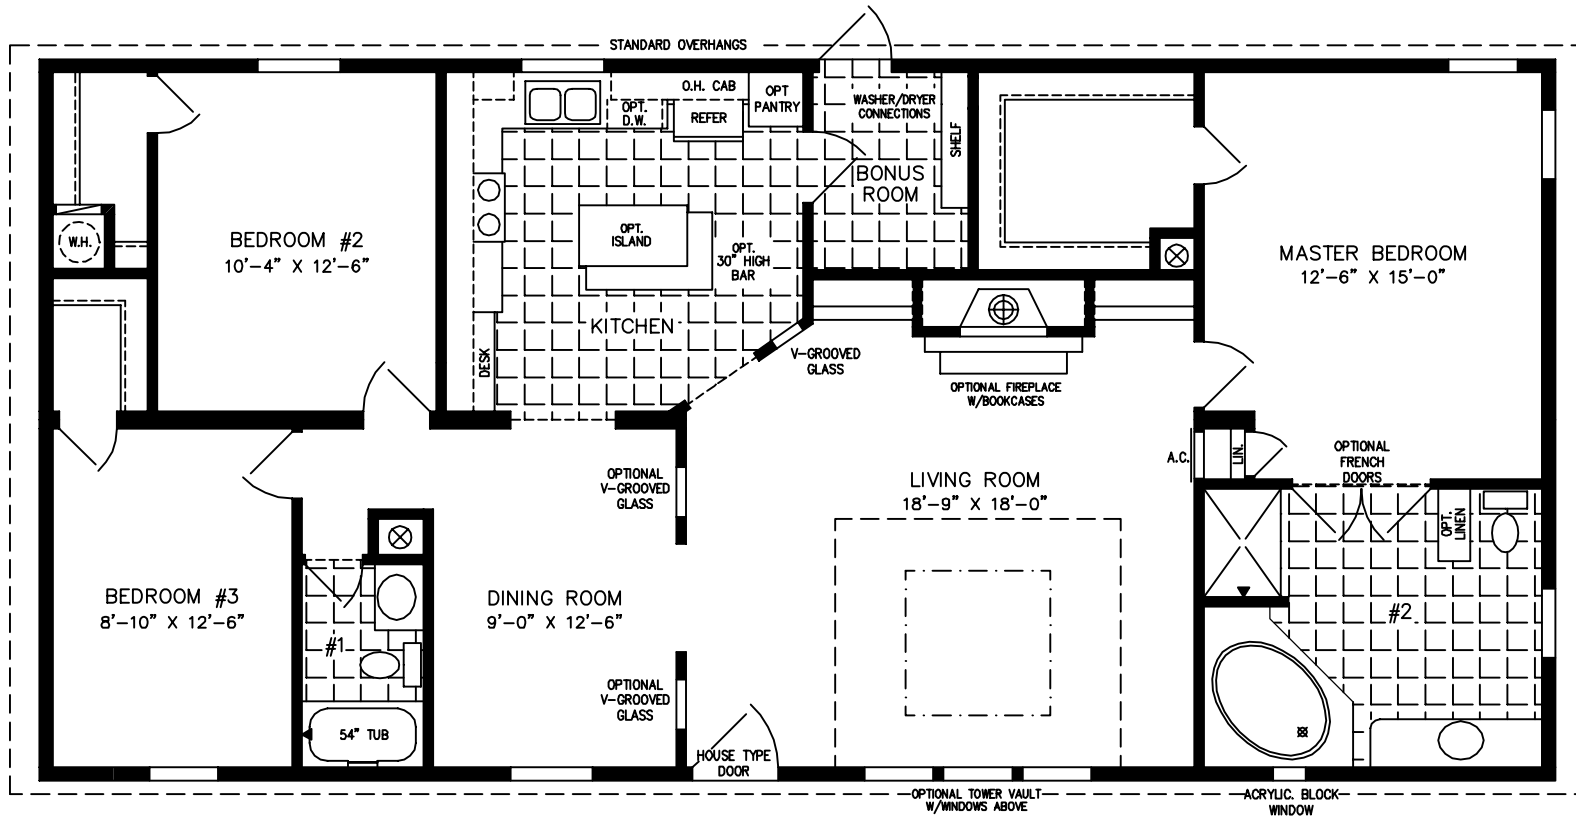

The TNR

NOTE:
CHECK WITH YOUR SALESPERSON
TO IDENTIFY OPTIONAL ITEMS
THAT ARE ON THIS PRINT.

28' X 56'
1,493 SQUARE FEET

Model TNR-4566B

2015

(ALL SIZES ARE APPROX.)
DESIGNED FOR ZONES II & III

600 Packard Court ■ Safety Harbor, Florida 34695 ■ Telephone (727) 726-1138

www.jachomes.com/Floor-Plans