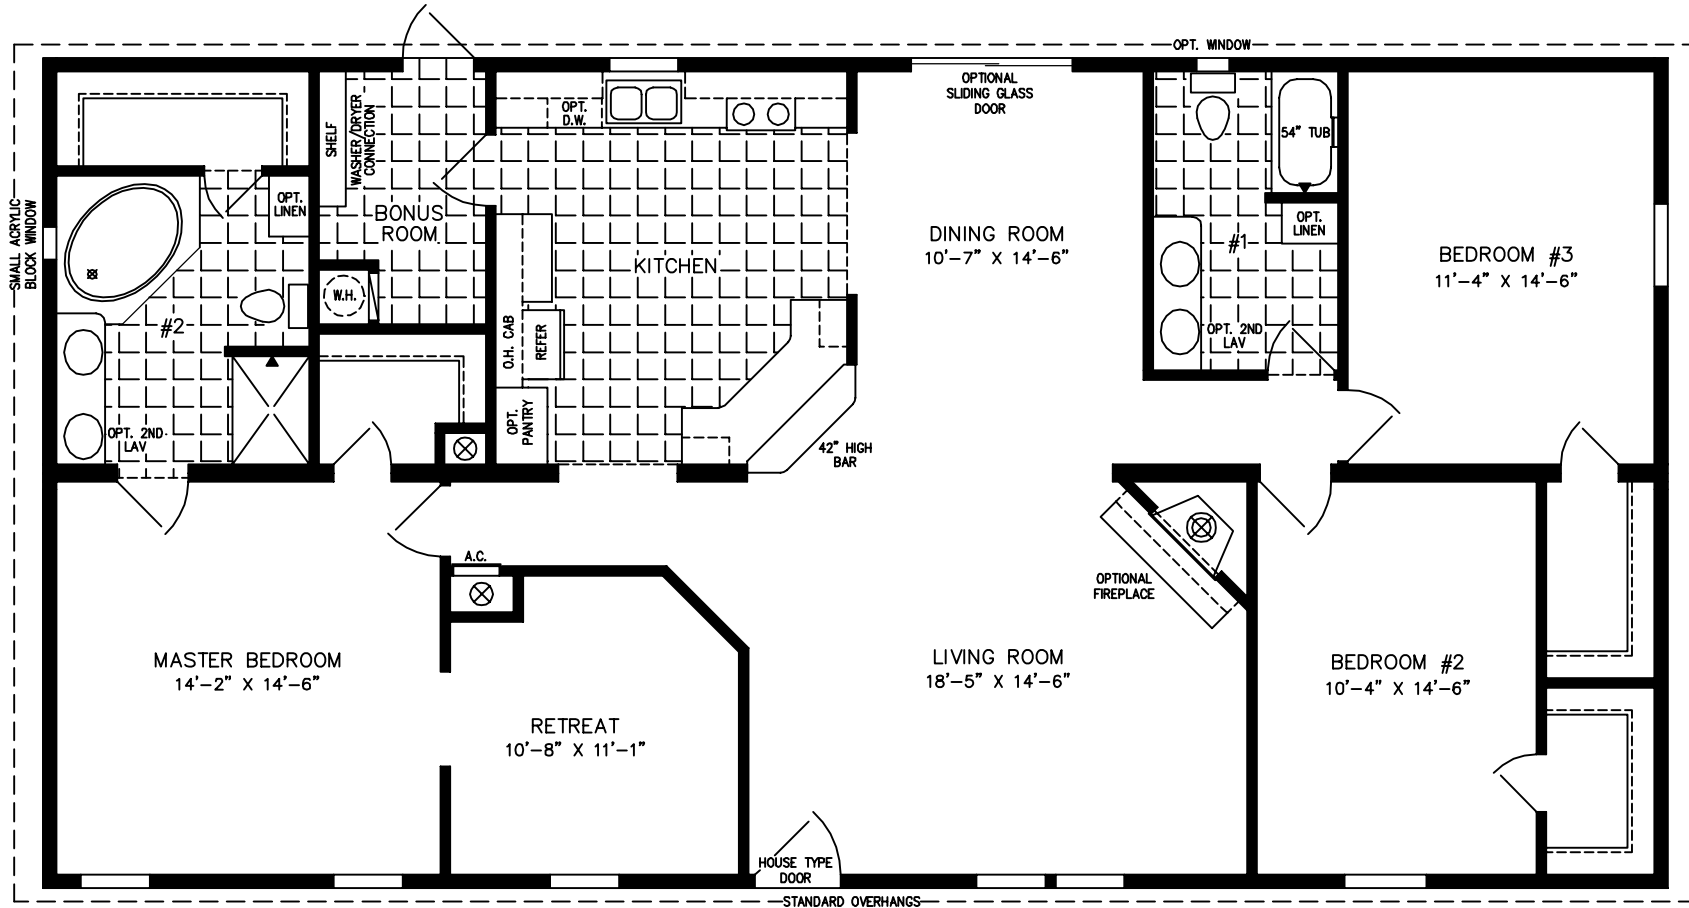

The TNR

600 Packard Court ■ Safety Harbor, Florida 34695 ■ Telephone (727) 726-1138
www.jachomes.com/Floor-Plans

32' X 60'

1,840 SQUARE FEET

Model TNR-46017W

2015

(ALL SIZES ARE APPROX.)
 DESIGNED FOR ZONES II & III