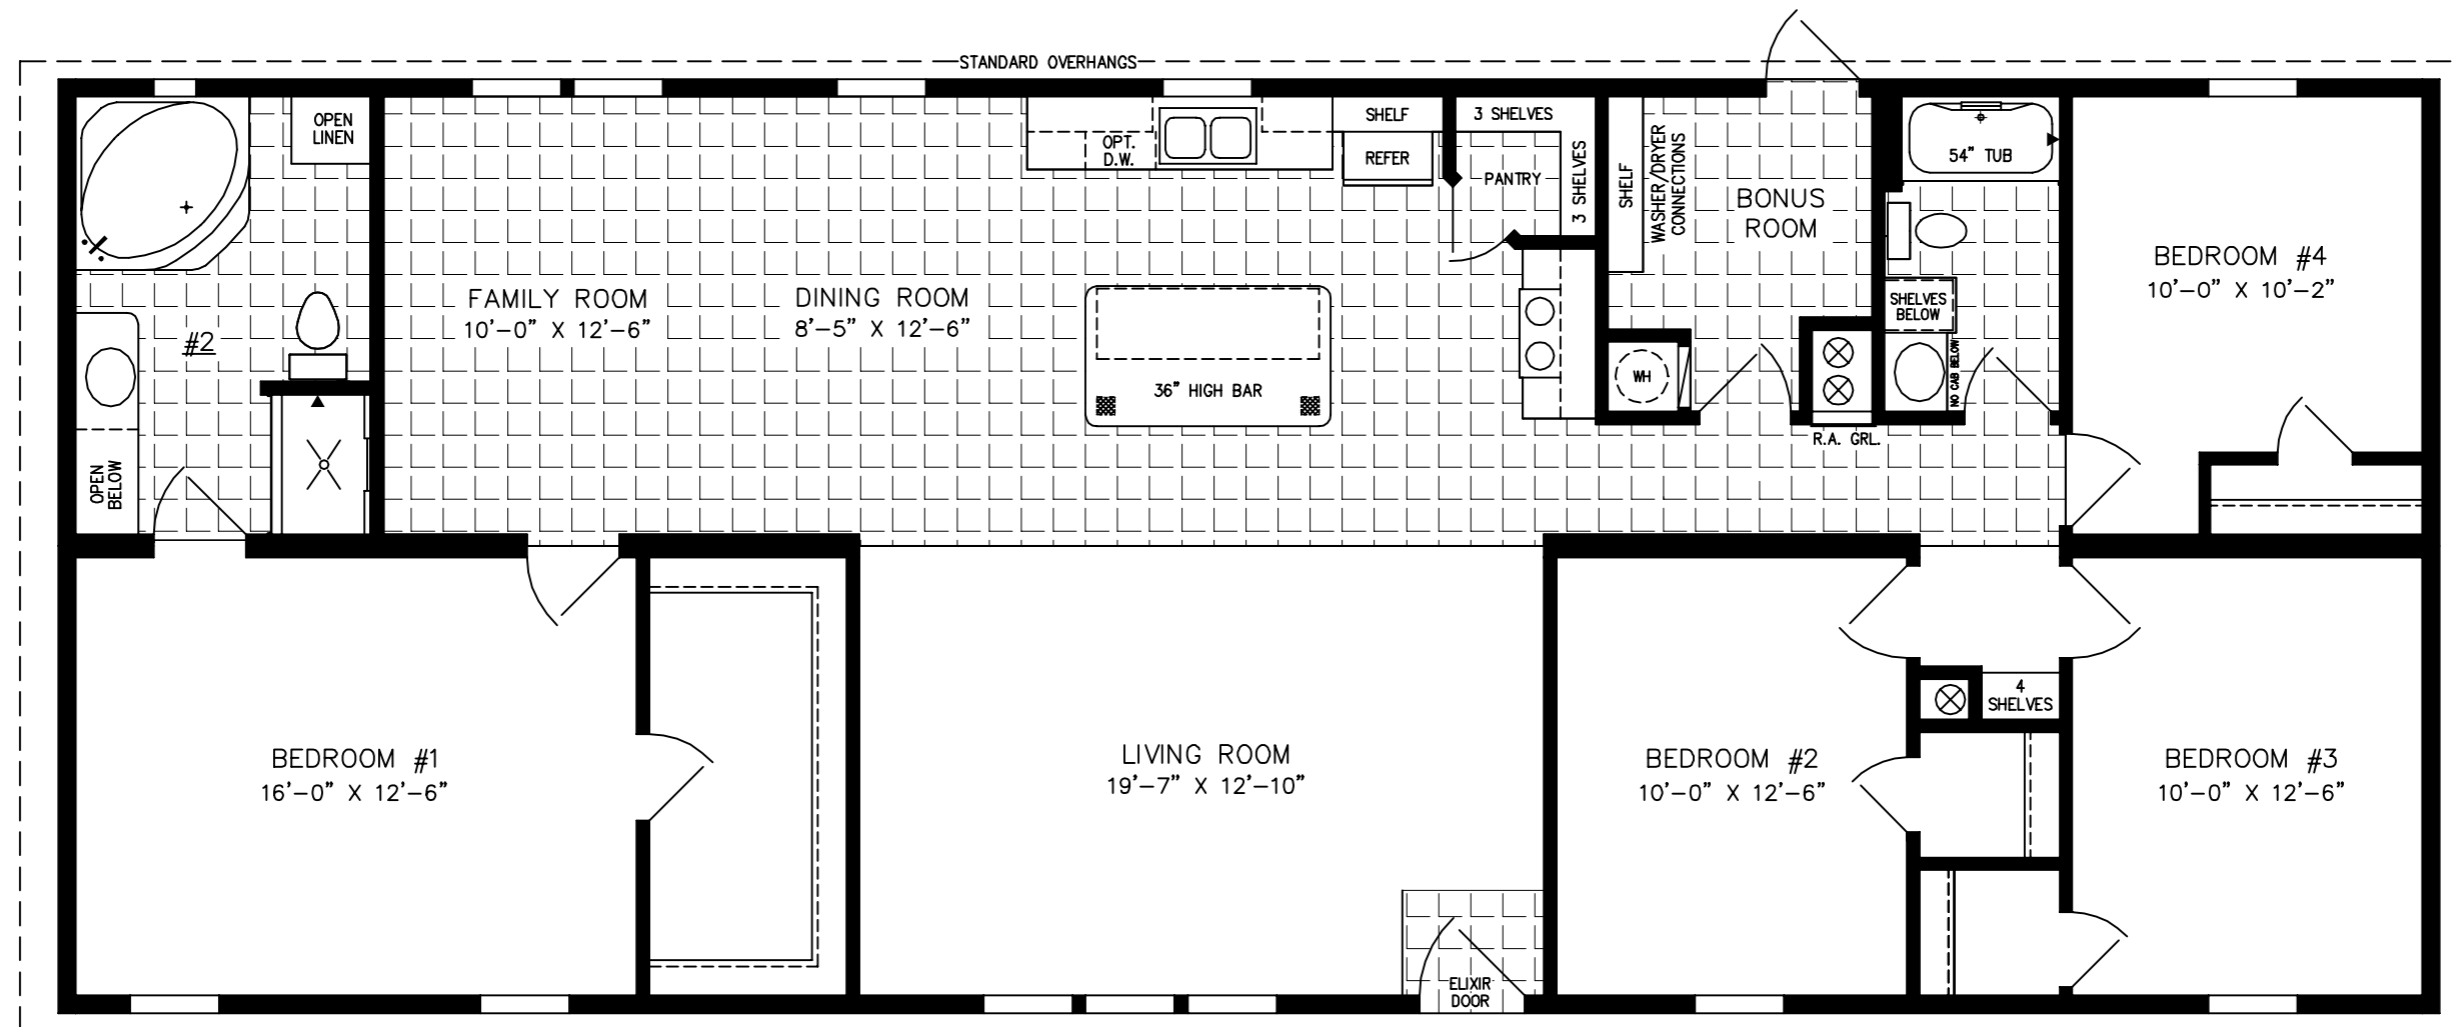

The Imperial Limited

NOTE:
CHECK WITH YOUR SALESPERSON
TO IDENTIFY OPTIONAL ITEMS
THAT ARE ON THIS PRINT.

600 Packard Court ■ Safety Harbor, Florida 34695 ■ Telephone (727) 726-1138

www.jachomes.com/Floor-Plans

26'-8" X 68'

1,814 SQUARE FEET

Model IMLT-46820B

2015

(ALL SIZES ARE APPROX.)
DESIGNED FOR ZONES II & III

© 02-01-13