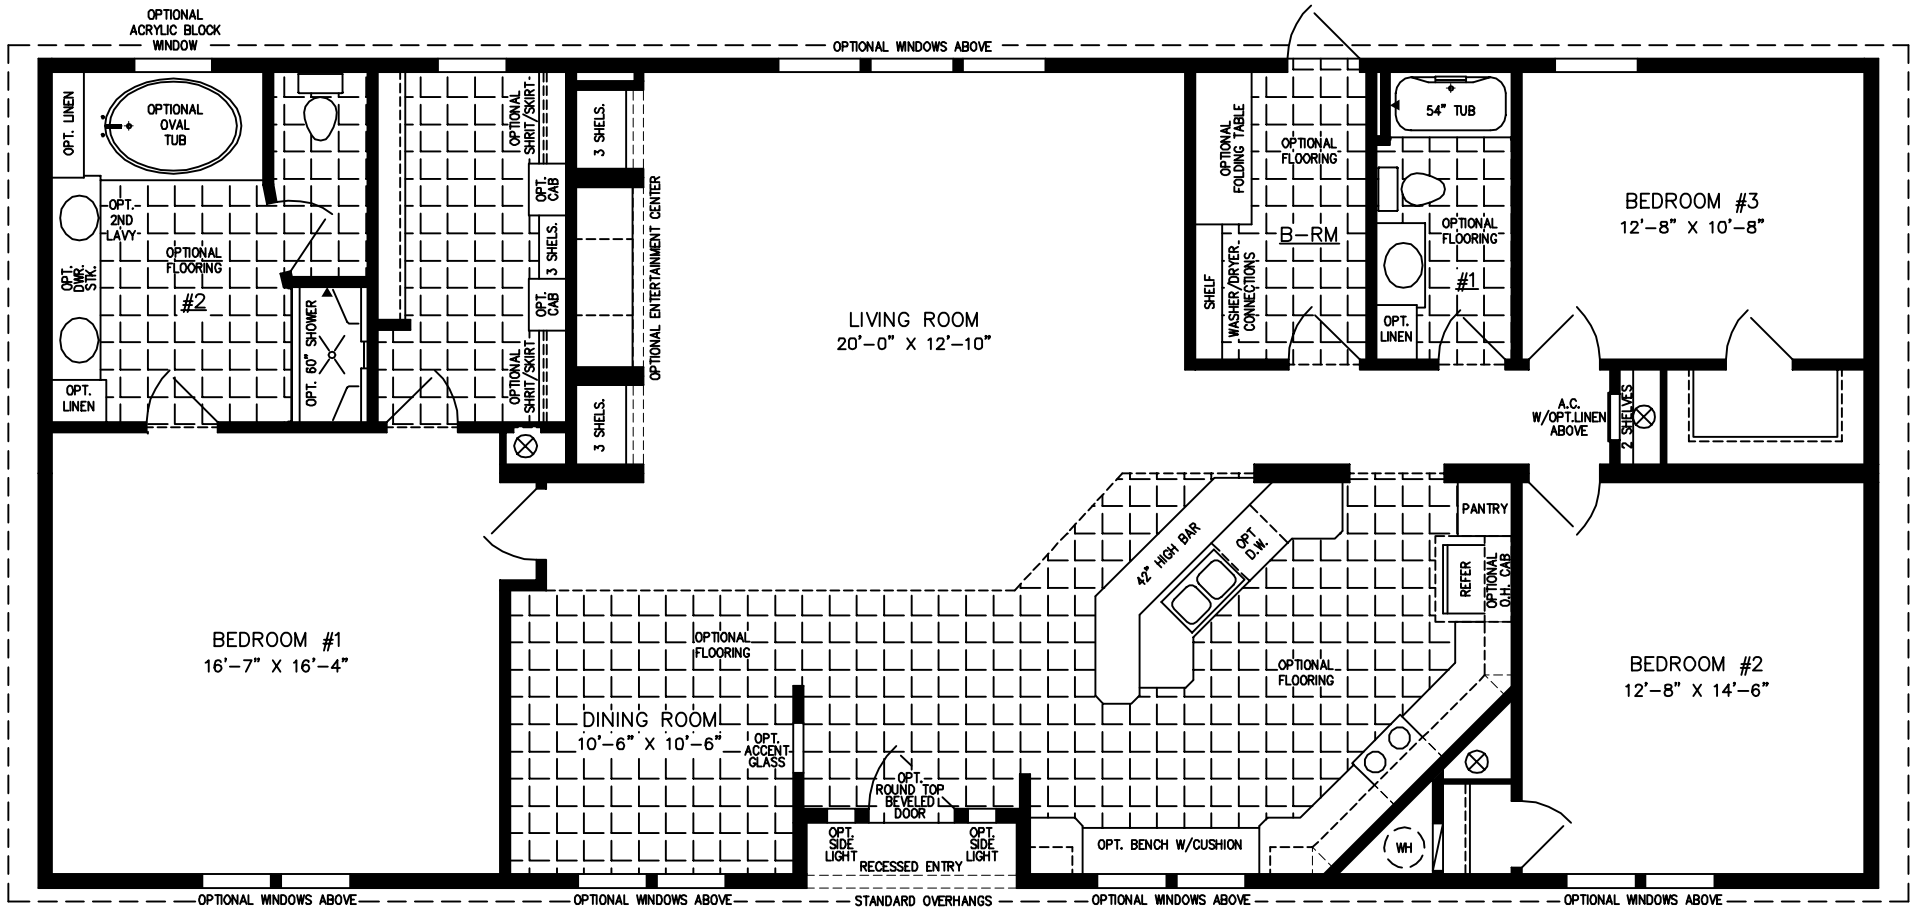

The Imperial

600 Packard Court ■ Safety Harbor, Florida 34695 ■ Telephone (727) 726-1138

www.jachomes.com/Floor-Plans

NOTE:
CHECK WITH YOUR SALESPERSON
TO IDENTIFY OPTIONAL ITEMS
THAT ARE ON THIS PRINT.

32' X 68'
2,085 SQUARE FEET

Model IMP-46821W-644

2015

(ALL SIZES ARE APPROX.)
DESIGNED FOR ZONES II & III