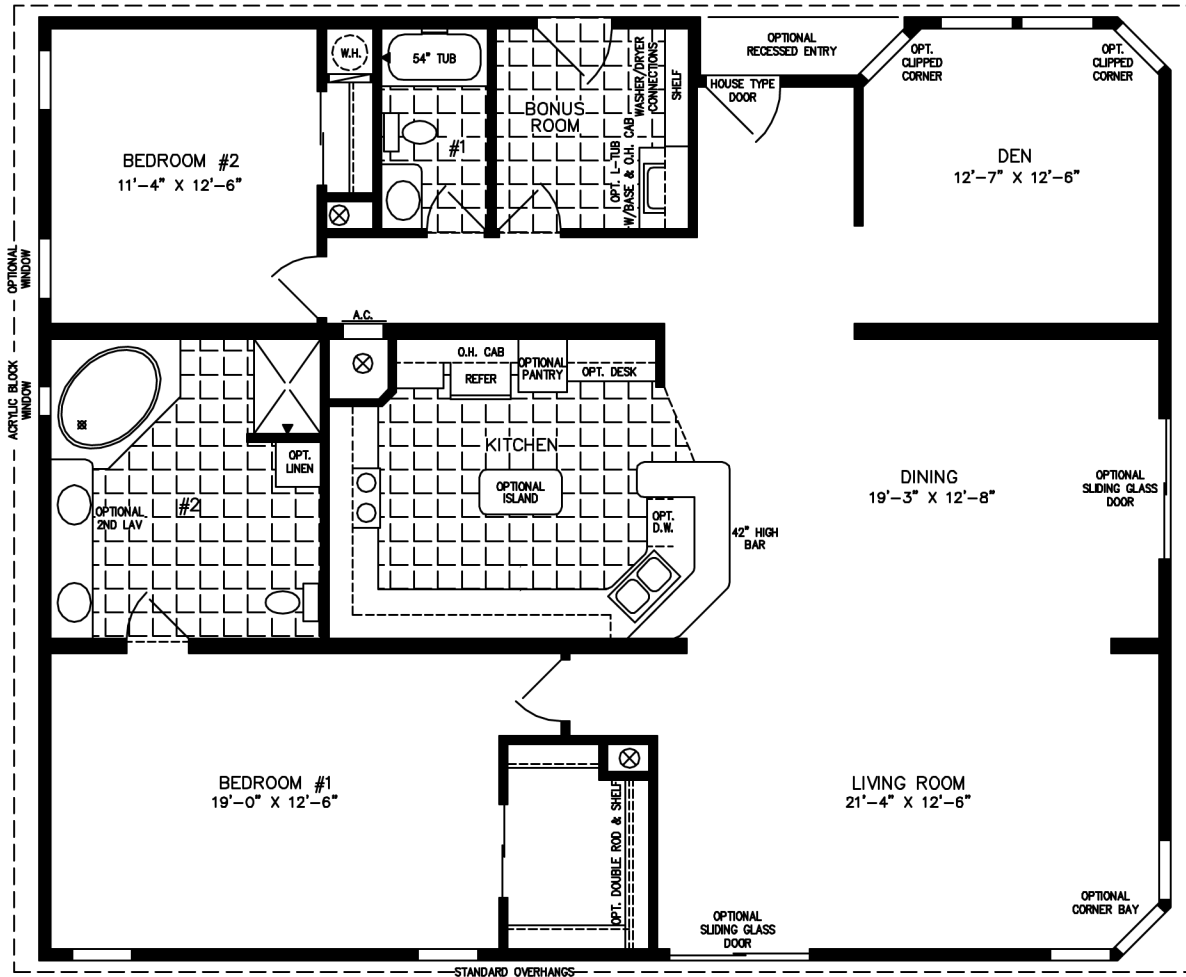

The TNR

600 Packard Court ■ Safety Harbor, Florida 34695 ■ Telephone (727) 726-1138

www.jachomes.com/Floor-Plans

42' X 48'
1,920 SQUARE FEET

Model TNR-7482

(ALL SIZES ARE APPROX.)
2015 DESIGNED FOR ZONES II & III © 10-26-10