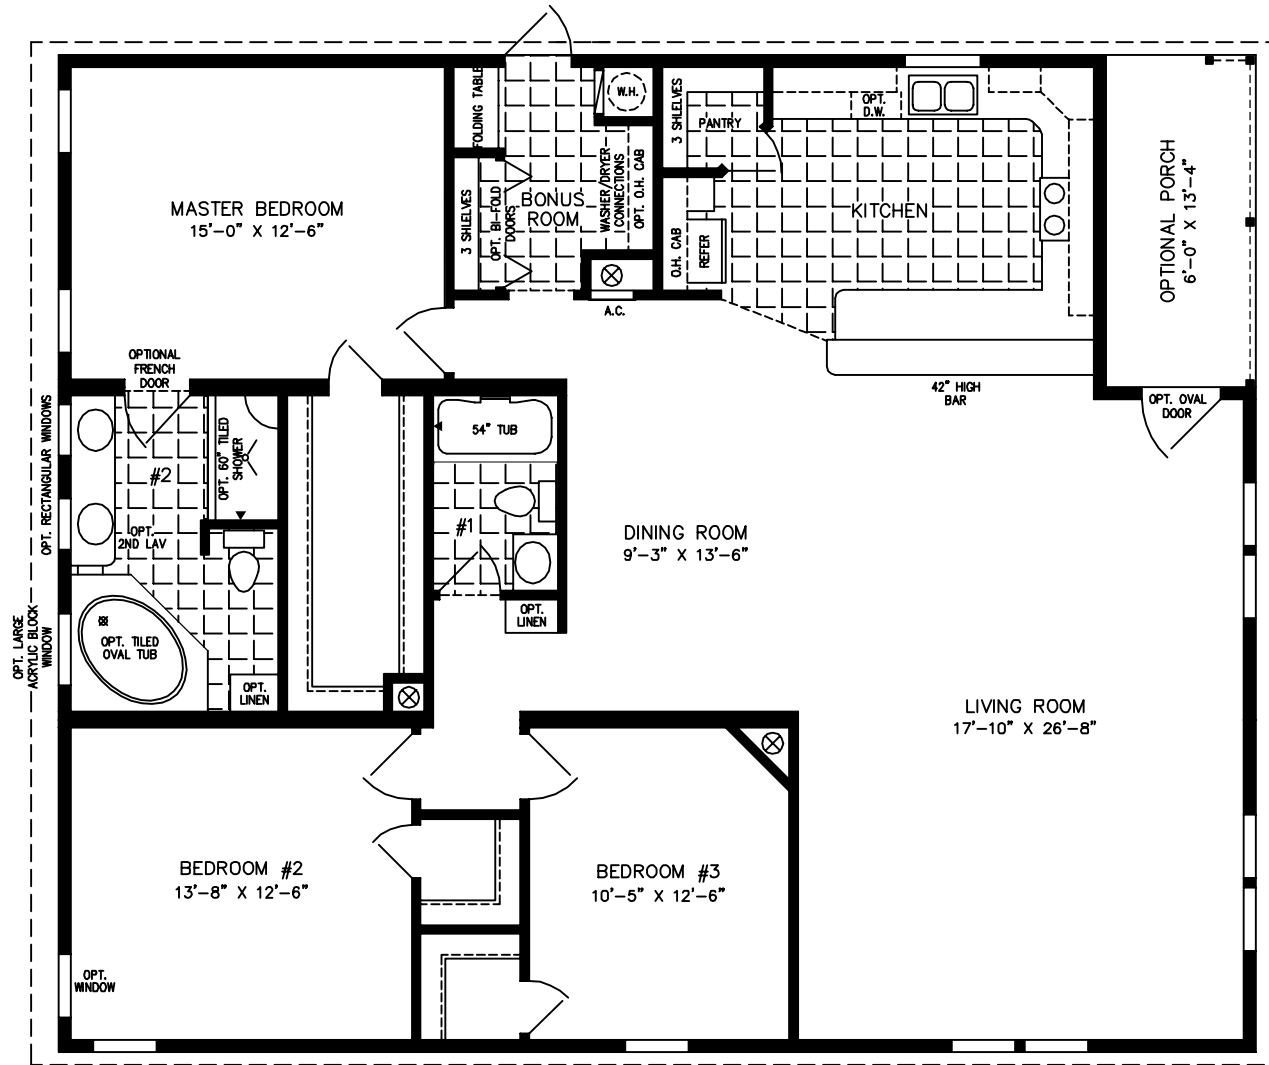

The TNR

600 Packard Court ■ Safety Harbor, Florida 34695 ■ Telephone (727) 726-1138

www.jachomes.com/Floor-Plans

42' X 42'/48'

42' X 48' INCL. PORCH

1,840 SQ. FEET (1,920 SQ. FT W\PORCH)

Model TNR-7483-575

2015

(ALL SIZES ARE APPROX.)

DESIGNED FOR ZONES II & III

© 05-22-09