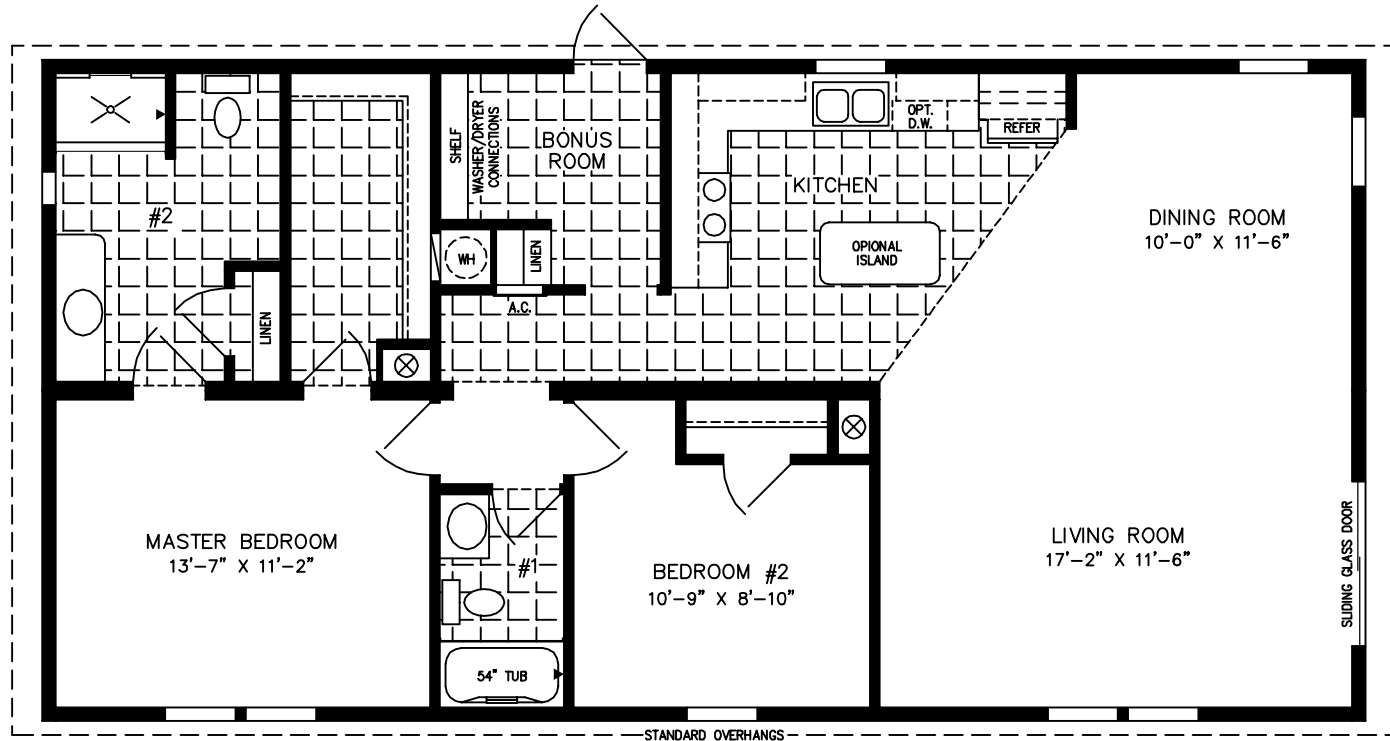

The Imperial

OPTIONAL GARDEN TUB BATH

NOTE:
CHECK WITH YOUR SALESPERSON
TO IDENTIFY OPTIONAL ITEMS
THAT ARE ON THIS PRINT.

**JACOBSEN
HOMES**

600 Packard Court ■ Safety Harbor, Florida 34695 ■ Telephone (727) 726-1138

www.jachomes.com/Floor-Plans

24' X 48'

1,152 SQUARE FEET

Model IMP-2483A

2015

(ALL SIZES ARE APPROX.)
DESIGNED FOR ZONES II & III

© 12-04-08