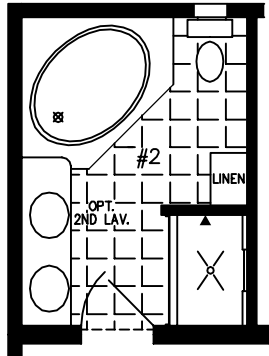

The Imperial

OPTIONAL GARDEN TUB BATH

NOTE:
CHECK WITH YOUR SALESPERSON
TO IDENTIFY OPTIONAL ITEMS
THAT ARE ON THIS PRINT.

**JACOBSEN
HOMES**

600 Packard Court ■ Safety Harbor, Florida 34695 ■ Telephone (727) 726-1138

www.jachomes.com/Floor-Plans

24' X 48'

1,152 SQUARE FEET

Model IMP-2483A

2015

(ALL SIZES ARE APPROX.)
DESIGNED FOR ZONES II & III

© 12-04-08