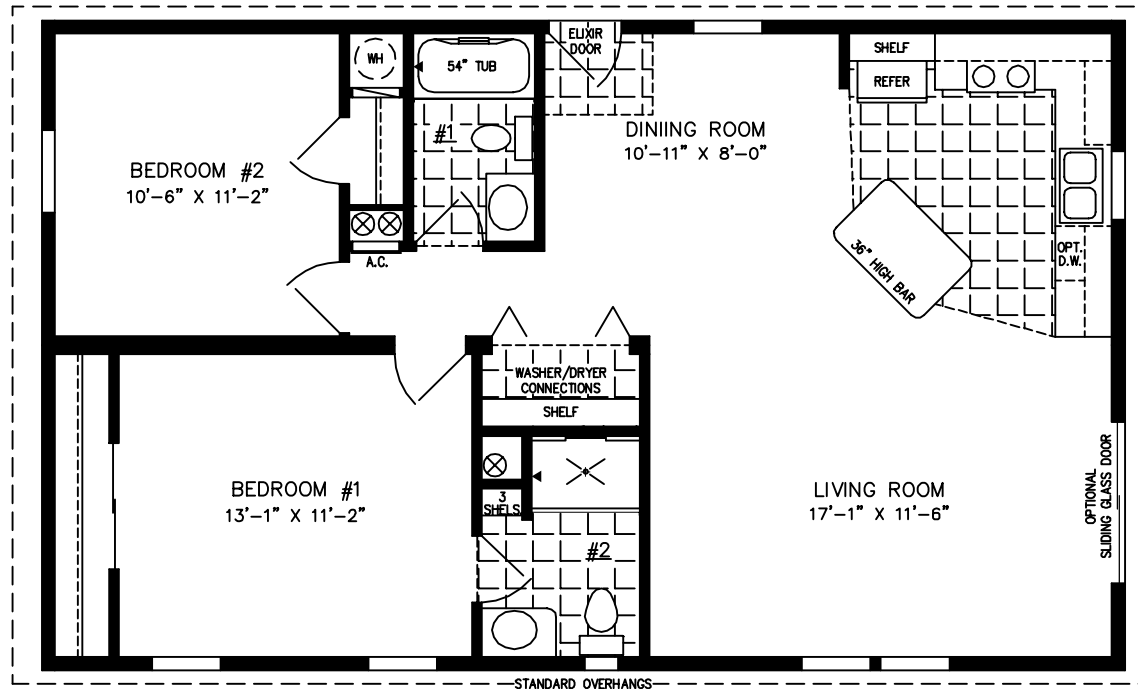

The Imperial Limited

NOTE:
CHECK WITH YOUR SALESPERSON
TO IDENTIFY OPTIONAL ITEMS
THAT ARE ON THIS PRINT.

600 Packard Court ■ Safety Harbor, Florida 34695 ■ Telephone (727) 726-1138

www.jachomes.com/Floor-Plans

24' X 40'

960 SQUARE FEET

Model IMLT-3404A

2015

(ALL SIZES ARE APPROX.)
DESIGNED FOR ZONES II & III