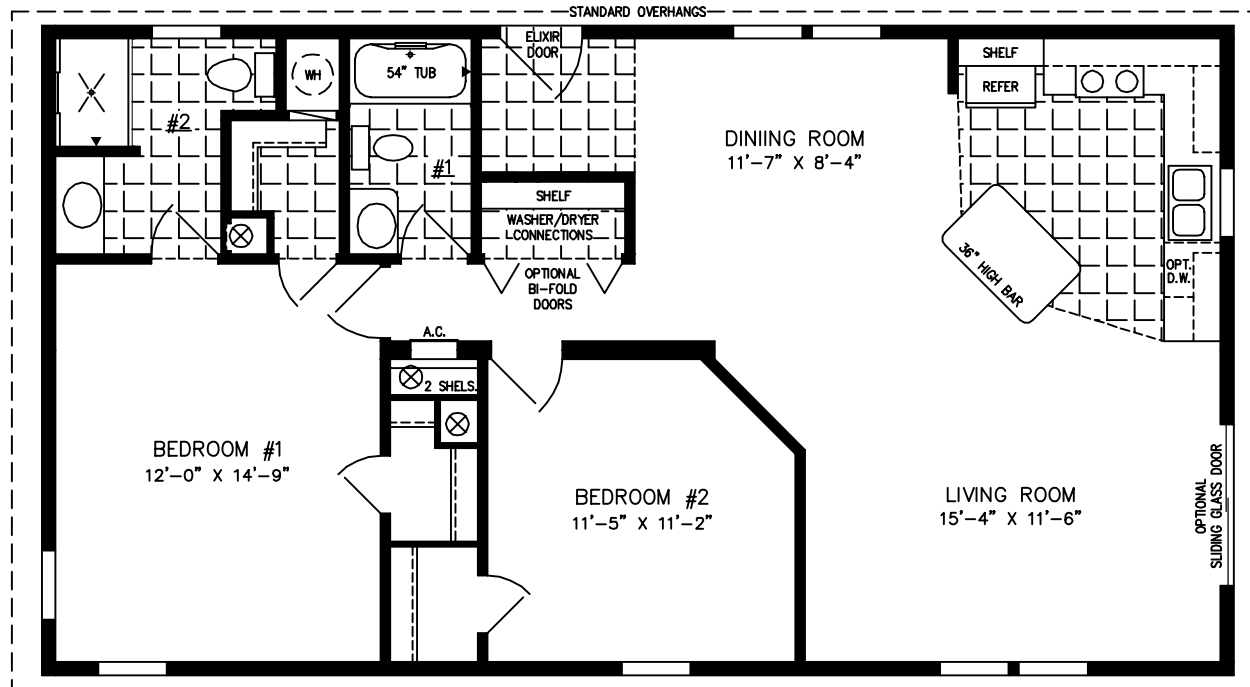

The Imperial Limited

NOTE:
CHECK WITH YOUR SALESPERSON
TO IDENTIFY OPTIONAL ITEMS
THAT ARE ON THIS PRINT.

600 Packard Court ■ Safety Harbor, Florida 34695 ■ Telephone (727) 726-1138

www.jachomes.com/Floor-Plans

24' X 44'
1,056 SQUARE FEET

Model IMLT-3449A

2015

(ALL SIZES ARE APPROX.)
DESIGNED FOR ZONES II & III