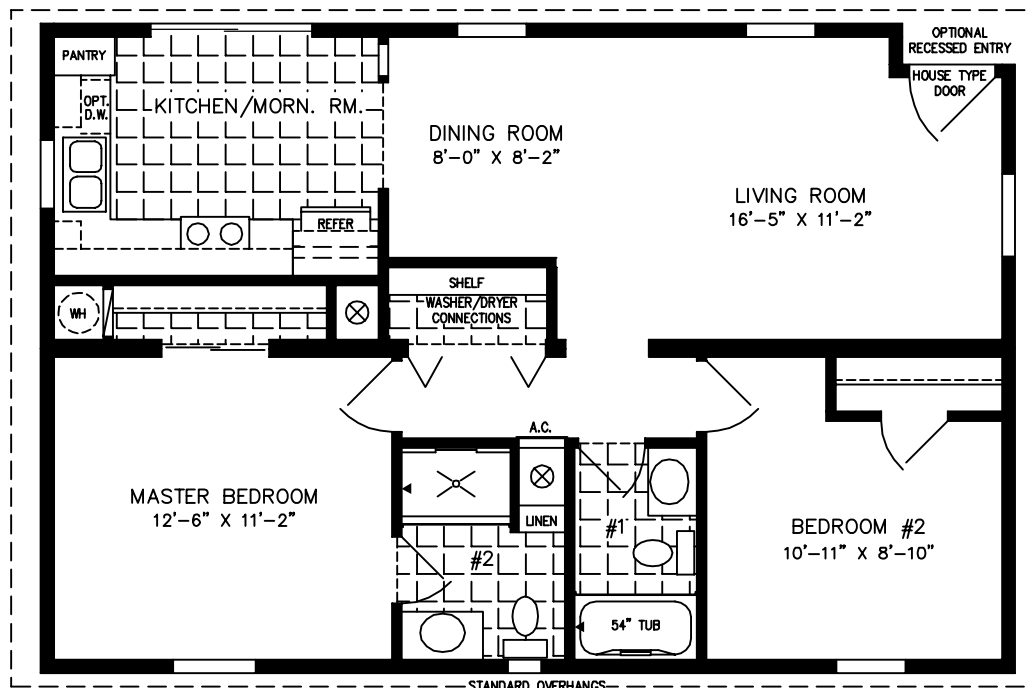

# The Imperial

**NOTE:**  
 CHECK WITH YOUR SALESPERSON  
 TO IDENTIFY OPTIONAL ITEMS  
 THAT ARE ON THIS PRINT.

600 Packard Court ■ Safety Harbor, Florida 34695 ■ Telephone (727) 726-1138

[www.jachomes.com/Floor-Plans](http://www.jachomes.com/Floor-Plans)

**24' X 36'**

864 SQUARE FEET

**Model IMP-4364A**

**2015**

(ALL SIZES ARE APPROX.)  
 DESIGNED FOR ZONES II & III