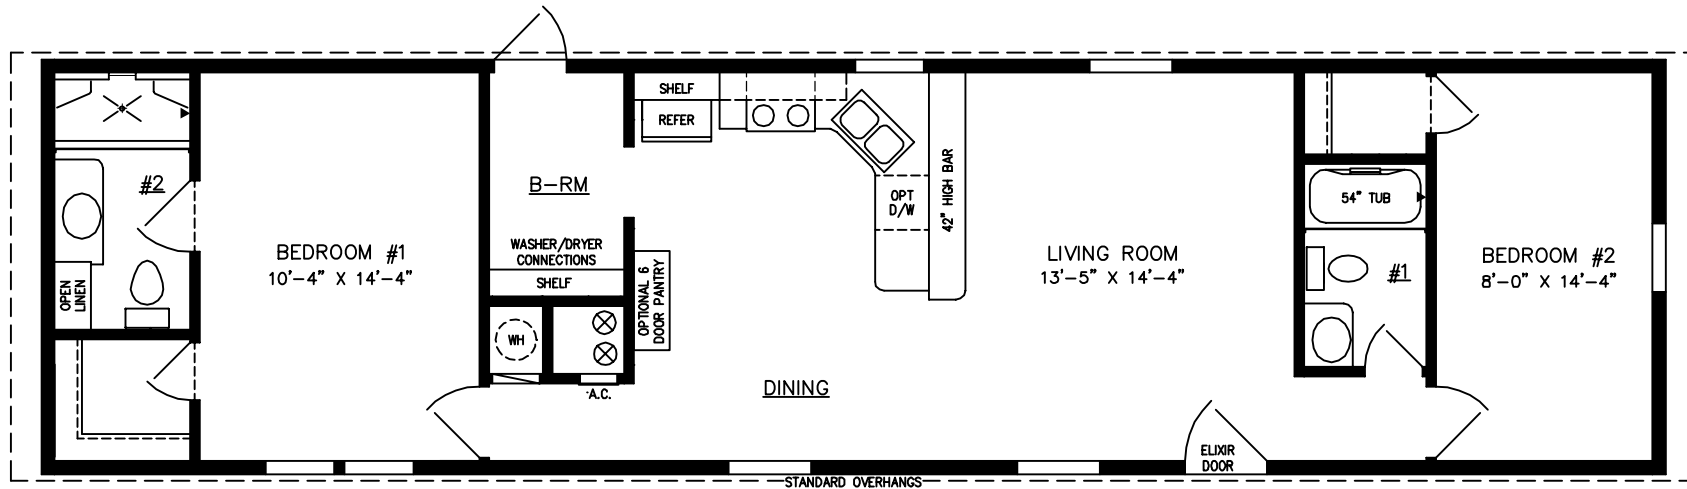

The Imperial Limited

NOTE:
CHECK WITH YOUR SALESPERSON
TO IDENTIFY OPTIONAL ITEMS
THAT ARE ON THIS PRINT.

600 Packard Court ■ Safety Harbor, Florida 34695 ■ Telephone (727) 726-1138

www.jachomes.com/Floor-Plans

15'-4" X 60'

920 SQUARE FEET

Model IMLTSWW-4603

2015

(ALL SIZES ARE APPROX.)
DESIGNED FOR ZONES II & III