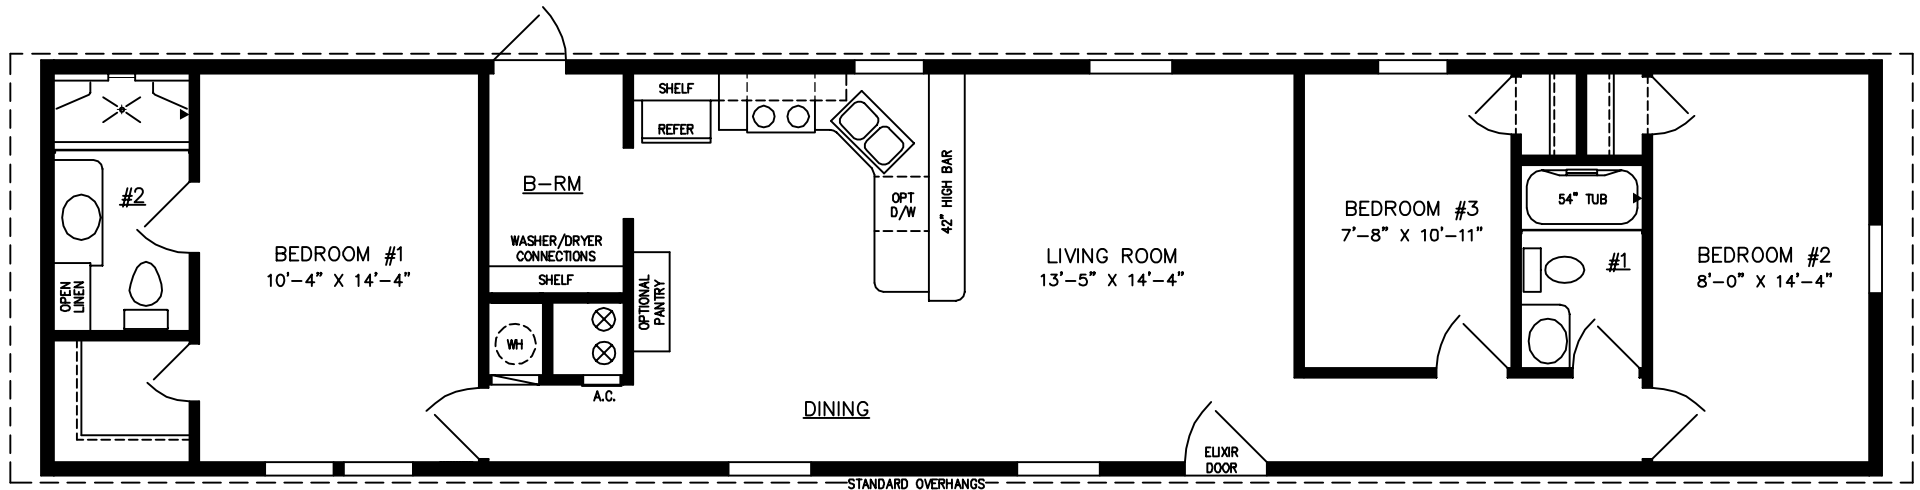

The Imperial Limited

NOTE:
CHECK WITH YOUR SALESPERSON
TO IDENTIFY OPTIONAL ITEMS
THAT ARE ON THIS PRINT.

600 Packard Court ■ Safety Harbor, Florida 34695 ■ Telephone (727) 726-1138

www.jachomes.com/Floor-Plans

15'-4" X 68'

1,043 SQUARE FEET

Model IMLTSWW-4684

2015

(ALL SIZES ARE APPROX.)
DESIGNED FOR ZONES II & III