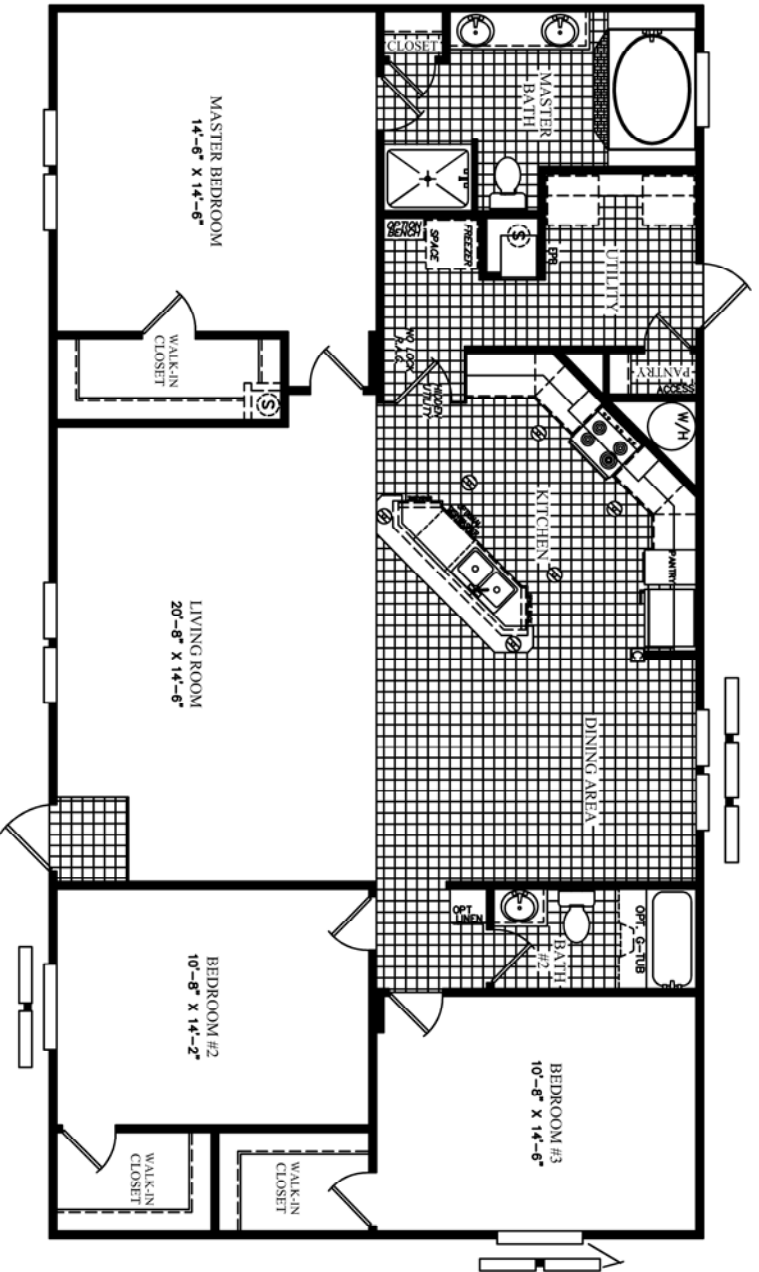

- ⊙ PENDENT LIGHTING
- ⊗ RECESSED LIGHTING
- ⊕ LIGHTING

56'-0"

# HITCH-END

HINGED ROOF NOT AVAILABLE IN WZ3

DATE: 08/21/2013  
 REVISED: F  
 REFERENCE: M010

AREA	
TOTAL:	1661 ft <sup>2</sup>
LIVING SPACE:	1661 ft <sup>2</sup>
PORCH:	0 ft <sup>2</sup>

UNIT SPECIFICATIONS:  
**FREEDOM**  
 32' X 60'  
 3 BEDROOM / 2 BATH

DRAWING/MODEL NUMBER:  
 3256010FDM