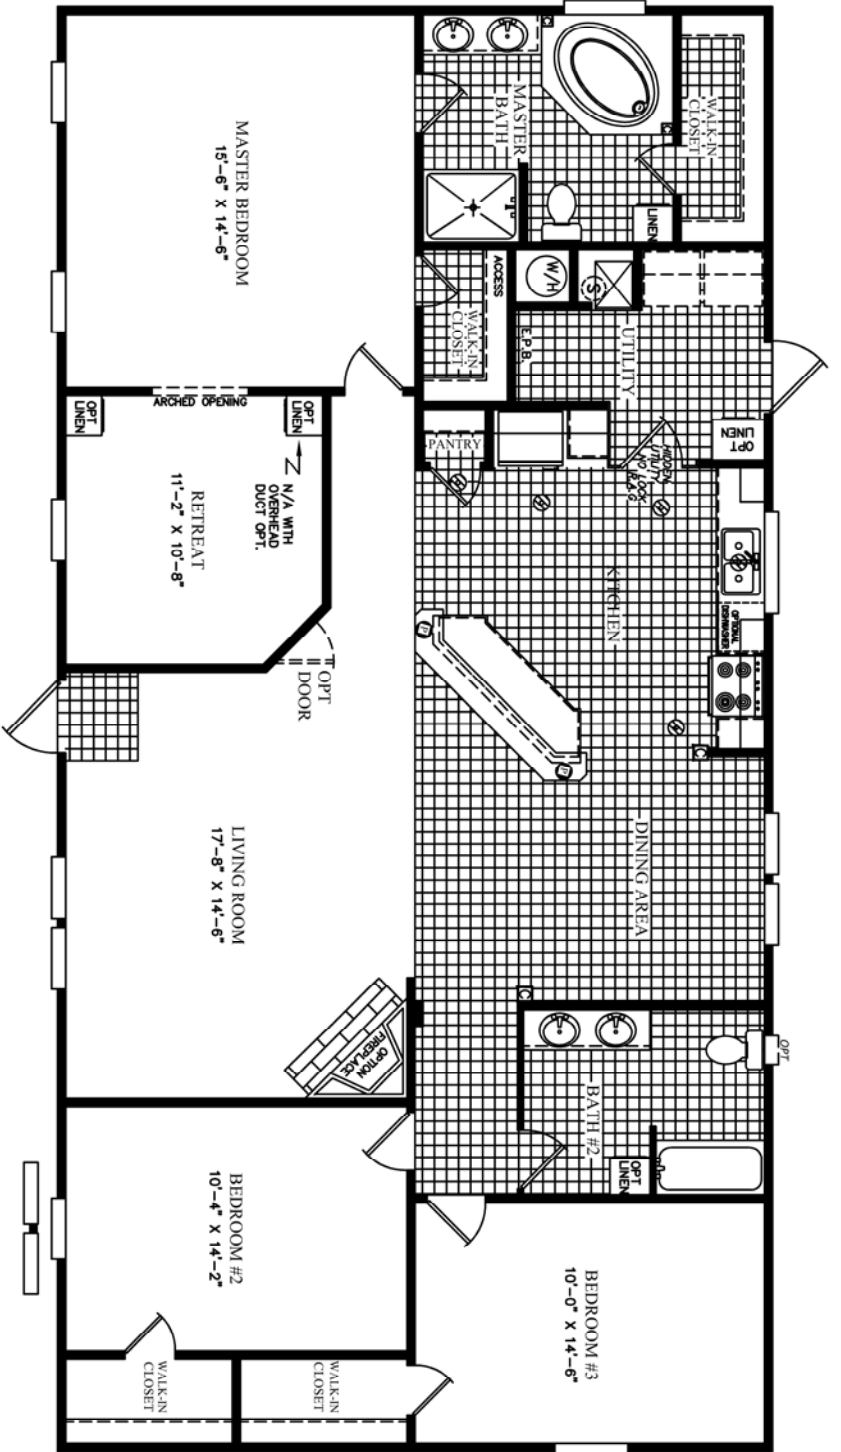

- Ⓢ PENDENT LIGHTING
- Ⓡ RECESSED LIGHTING
- Ⓣ LIGHTING

60'-0"

DATE:	04/01/2014
VERSION:	C
REFERENCE:	M093

AREA	
TOTAL:	1,780 ft <sup>2</sup>
LIVING SPACE:	1,780 ft <sup>2</sup>
PORCH:	0 ft <sup>2</sup>

UNIT SPECIFICATIONS:	<b>FREEDOM</b> 32' X 64' 3 BEDROOM / 2 BATH
----------------------	---

DRAWING/MODEL NUMBER:	3260093FDM
-----------------------	------------

**Scotbilt**  
HOMES, INC.