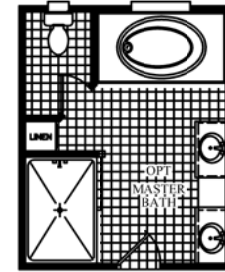

76'-0"

DATE: 10/11/2013	TOTAL: 2,254 ft ²	UNIT SPECIFICATIONS:	DRAWING/MODEL NUMBER:	
VERSION J	LIVING SPACE: 2,254 ft ²	FREEDOM	3276048FDM	
REFERENCE: M048	PORCH: 0 ft ²	32' X 80' 4 BEDROOM / 2 BATH		