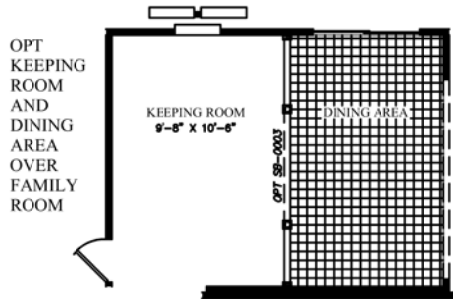

76'-0"

DATE: 10/11/2013	TOTAL: 2,254 ft ²	UNIT SPECIFICATIONS:	DRAWING/MODEL NUMBER:	
VERSION J	LIVING SPACE: 2,254 ft ²	FREEDOM	3276048FDM	
REFERENCE: M048	PORCH: 0 ft ²	32' X 80' 4 BEDROOM / 2 BATH		