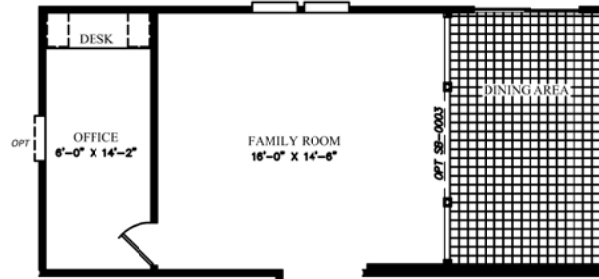

76'-0"

DATE: 10/11/2013	TOTAL: 2,254 ft ²	UNIT SPECIFICATIONS:	DRAWING/MODEL NUMBER:	
VERSION J	LIVING SPACE: 2,254 ft ²	FREEDOM	3276048FDM	
REFERENCE: M048	PORCH: 0 ft ²	32' X 80' 4 BEDROOM / 2 BATH		