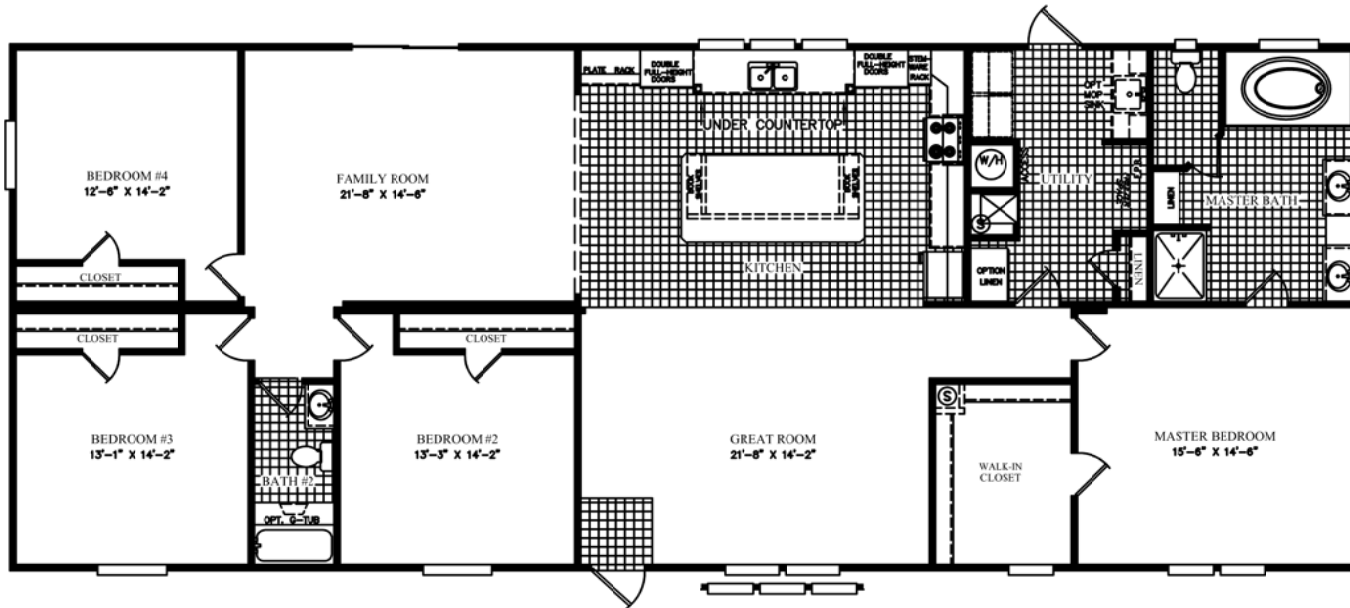

76'-0"

DATE: 10/11/2013	TOTAL: 2,254 ft ²	UNIT SPECIFICATIONS:	DRAWING/MODEL NUMBER:	
VERSION J	LIVING SPACE: 2,254 ft ²	FREEDOM	3276048FDM	
REFERENCE: M048	PORCH: 0 ft ²	32' X 80' 4 BEDROOM / 2 BATH		