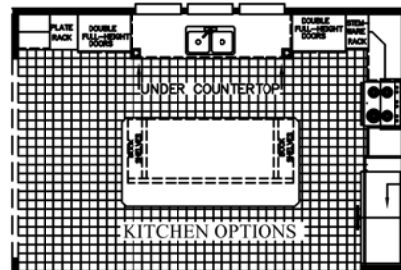

76'-0"

DATE: 10/11/2013	TOTAL: 2,254 ft ²	UNIT SPECIFICATIONS:	DRAWING/MODEL NUMBER:	
VERSION J	LIVING SPACE: 2,254 ft ²	FREEDOM	3276048FDM	
REFERENCE: M048	PORCH: 0 ft ²	32' X 80' 4 BEDROOM / 2 BATH		