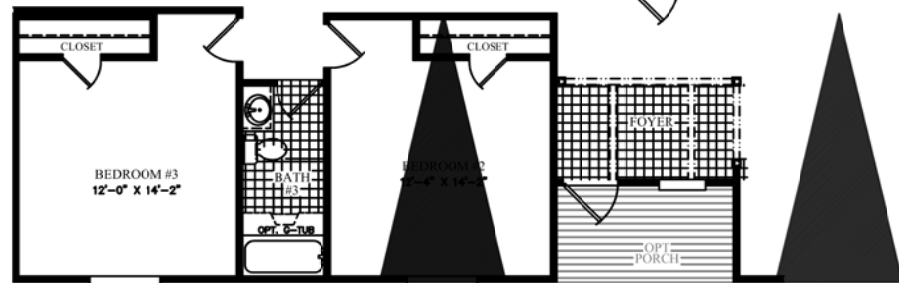

HITCH-END

OPT SIDE LIGHT WINDOW LAYOUT
 3060 WINDOW TO MOVE TO LIVING ROOM W/ OPT

3rd BATH OPT

DATE: 01/25/2016	AREA	TOTAL: 2,255 ft ²	UNIT SPECIFICATIONS:	DRAWING/MODEL NUMBER:	
REVISED: D		LIVING SPACE: 2,195 ft ²	FREEDOM	3276201FDM	
REFERENCE: M201		PORCH: 60 ft ²	32' X 80' 4 BEDROOM / 2 BATH		