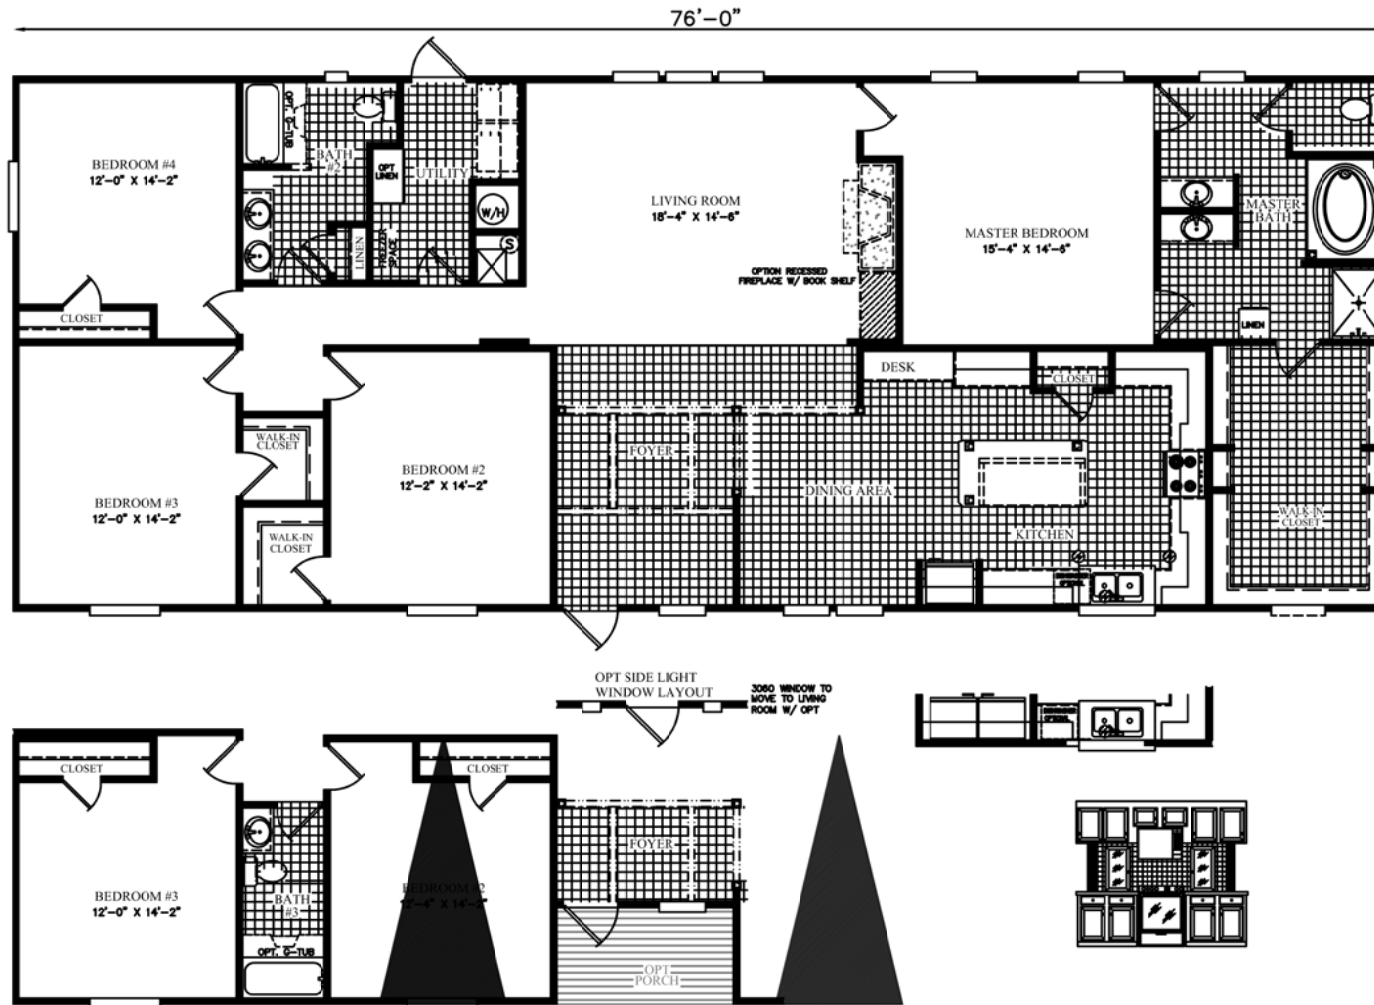

HITCH-END

OPT SIDE LIGHT WINDOW LAYOUT
 3060 WINDOW TO MOVE TO LIVING ROOM W/ OPT

3rd BATH OPT

DATE: 01/25/2016	AREA	TOTAL: 2,255 ft ²	UNIT SPECIFICATIONS:	DRAWING/MODEL NUMBER:	
REVISED: D		LIVING SPACE: 2,195 ft ²	FREEDOM	3276201FDM	
REFERENCE: M201		PORCH: 60 ft ²	32' X 80' 4 BEDROOM / 2 BATH		