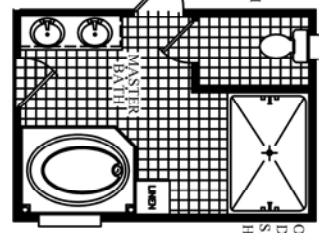

OPT UPDRAFT FURNACE
LAYOUT

R.A.G. W/
U.FURNACE

OPT
ENTERTAINMENT
CENTER 1/0

OPT
MASTER BATH

OPT
DUAL
SHOWER
HEADS

76'-0"

HINGED ROOF NOT
AVAILABLE IN W3

HITCH-END

DATE: 07/21/2016
REVISED: B
REFERENCE: M241

AREA	
TOTAL:	2255 ft ²
LIVING SPACE:	2255 ft ²
PORCH:	0 ft ²

UNIT SPECIFICATIONS:
FREEDOM
32' X 80'
4 BEDROOM / 2 BATH

DRAWING/MODEL NUMBER:
3276241FDM