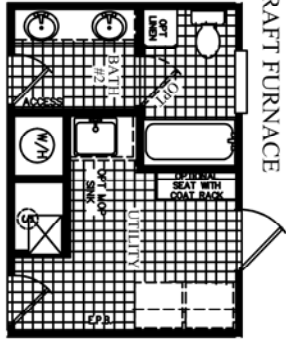

OPT UPDRAFT FURNACE
LAYOUT

R.A.G. W/
U.FURNACE

OPT
ENTERTAINMENT
CENTER 1/0

OPT
MASTER BATH

OPT
DUAL
SHOWER
HEADS

76'-0"

HINGED ROOF NOT
AVAILABLE IN W3

HITCH-END

DATE: 07/21/2016
REVISED: B
REFERENCE: M241

AREA	
TOTAL:	2255 ft ²
LIVING SPACE:	2255 ft ²
PORCH:	0 ft ²

UNIT SPECIFICATIONS:
FREEDOM
32' X 80'
4 BEDROOM / 2 BATH

DRAWING/MODEL NUMBER:
3276241FDM