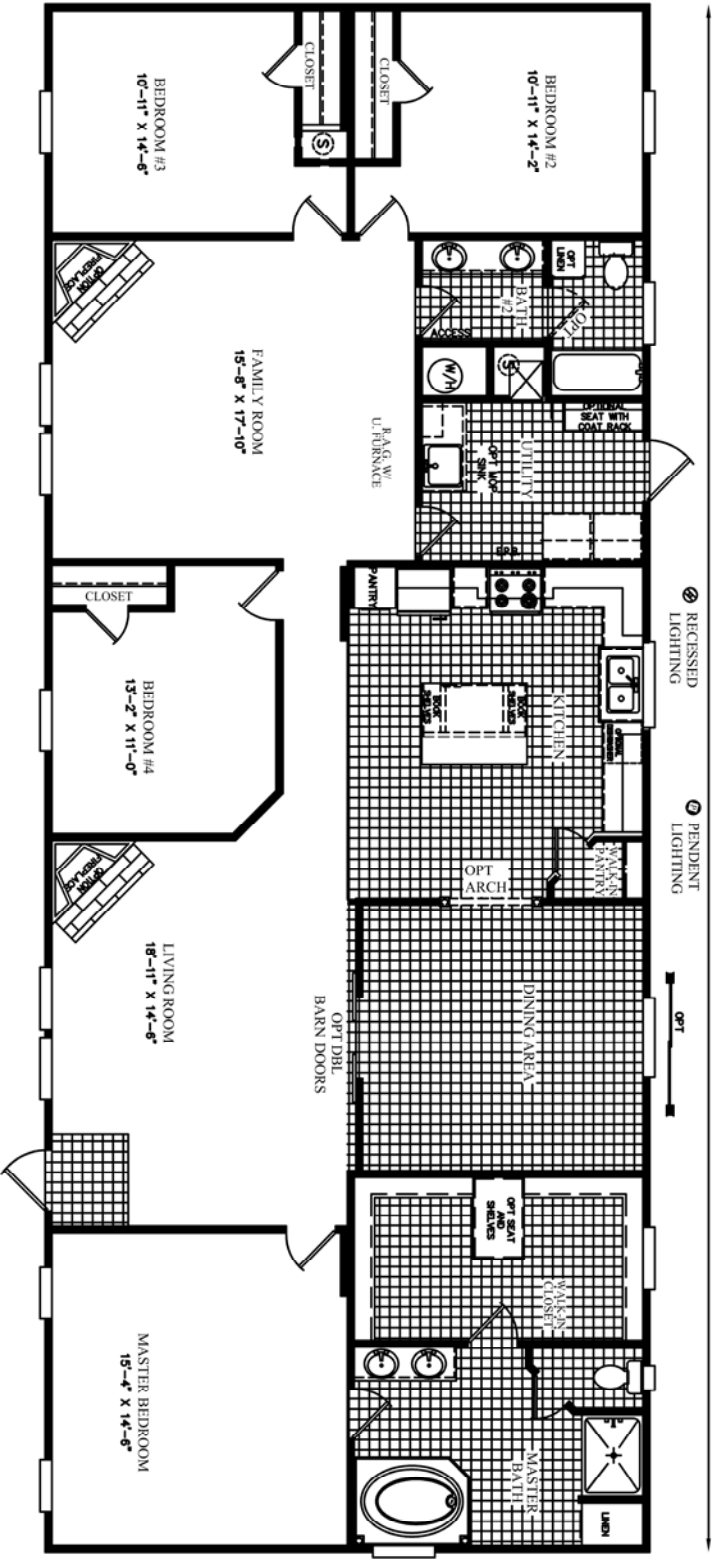

OPT UPDRAFT FURNACE
LAYOUT

R.A.G. W/
U.FURNACE

OPT
ENTERTAINMENT
CENTER 1/0

OPT
MASTER BATH

OPT
DUAL
SHOWER
HEADS

76'-0"

HINGED ROOF NOT
AVAILABLE IN W3

HITCH-END

DATE: 07/21/2016
REVISED: B
REFERENCE: M241

AREA	
TOTAL:	2255 ft ²
LIVING SPACE:	2255 ft ²
PORCH:	0 ft ²

UNIT SPECIFICATIONS:
FREEDOM
32' X 80'
4 BEDROOM / 2 BATH

DRAWING/MODEL NUMBER:
3276241FDM