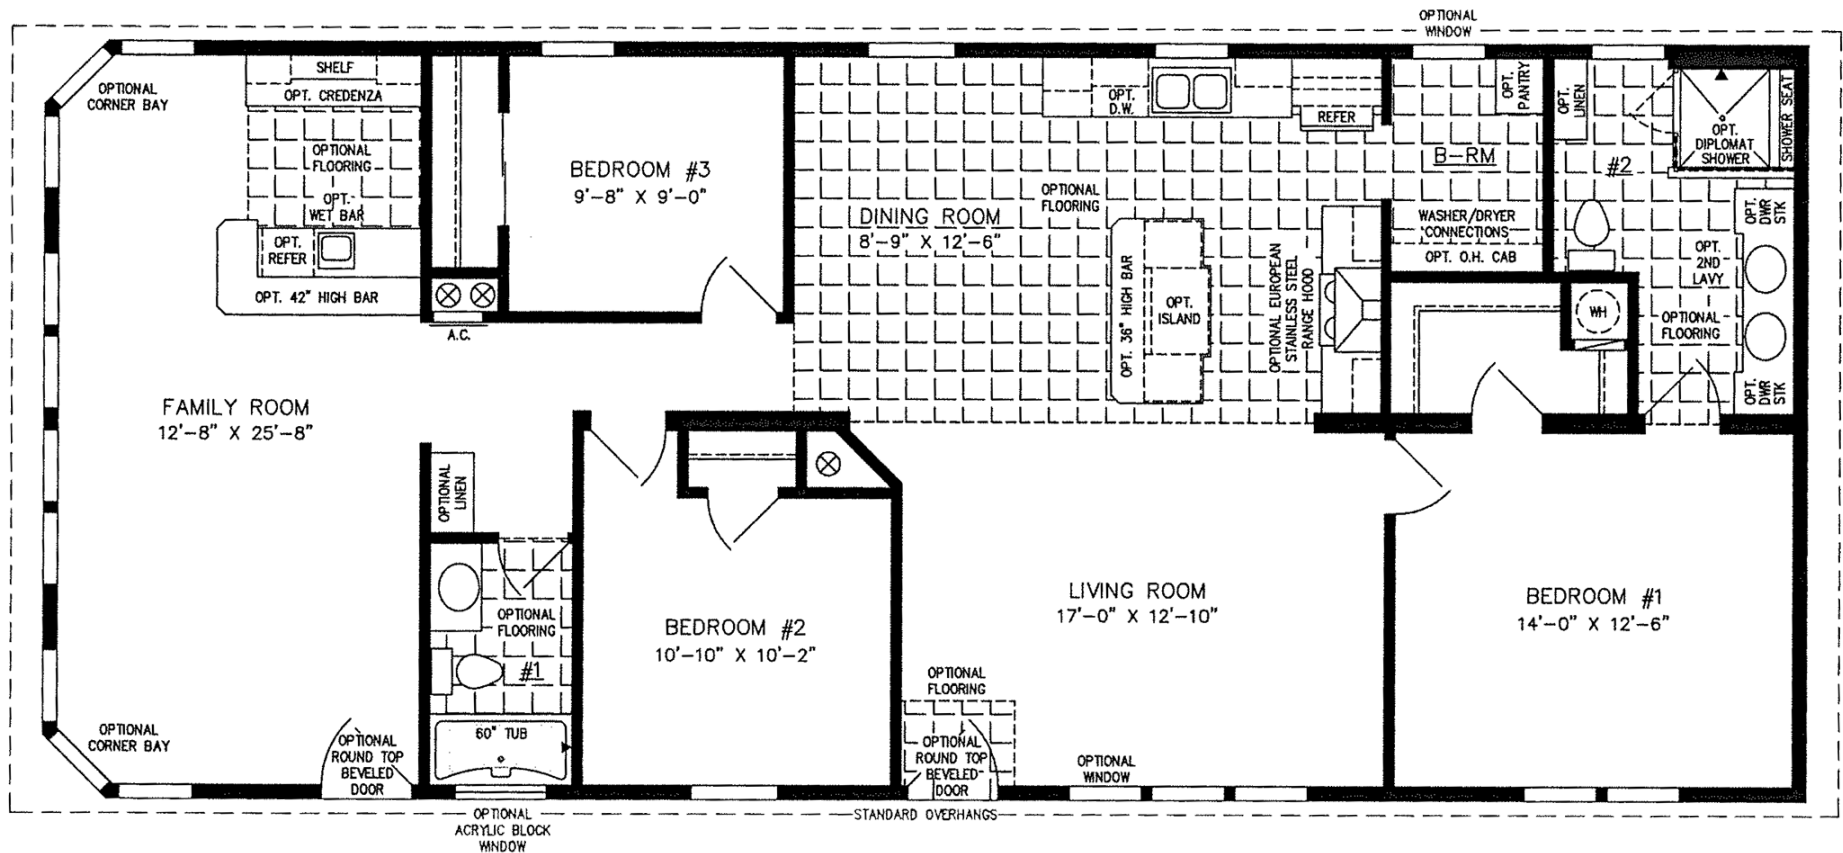

THE CHELSEA

1653 Sq. Ft. | 3 Bedrooms | 2 Baths

(352) 629-3001

6095 South Pine Avenue Ocala, FL 34480