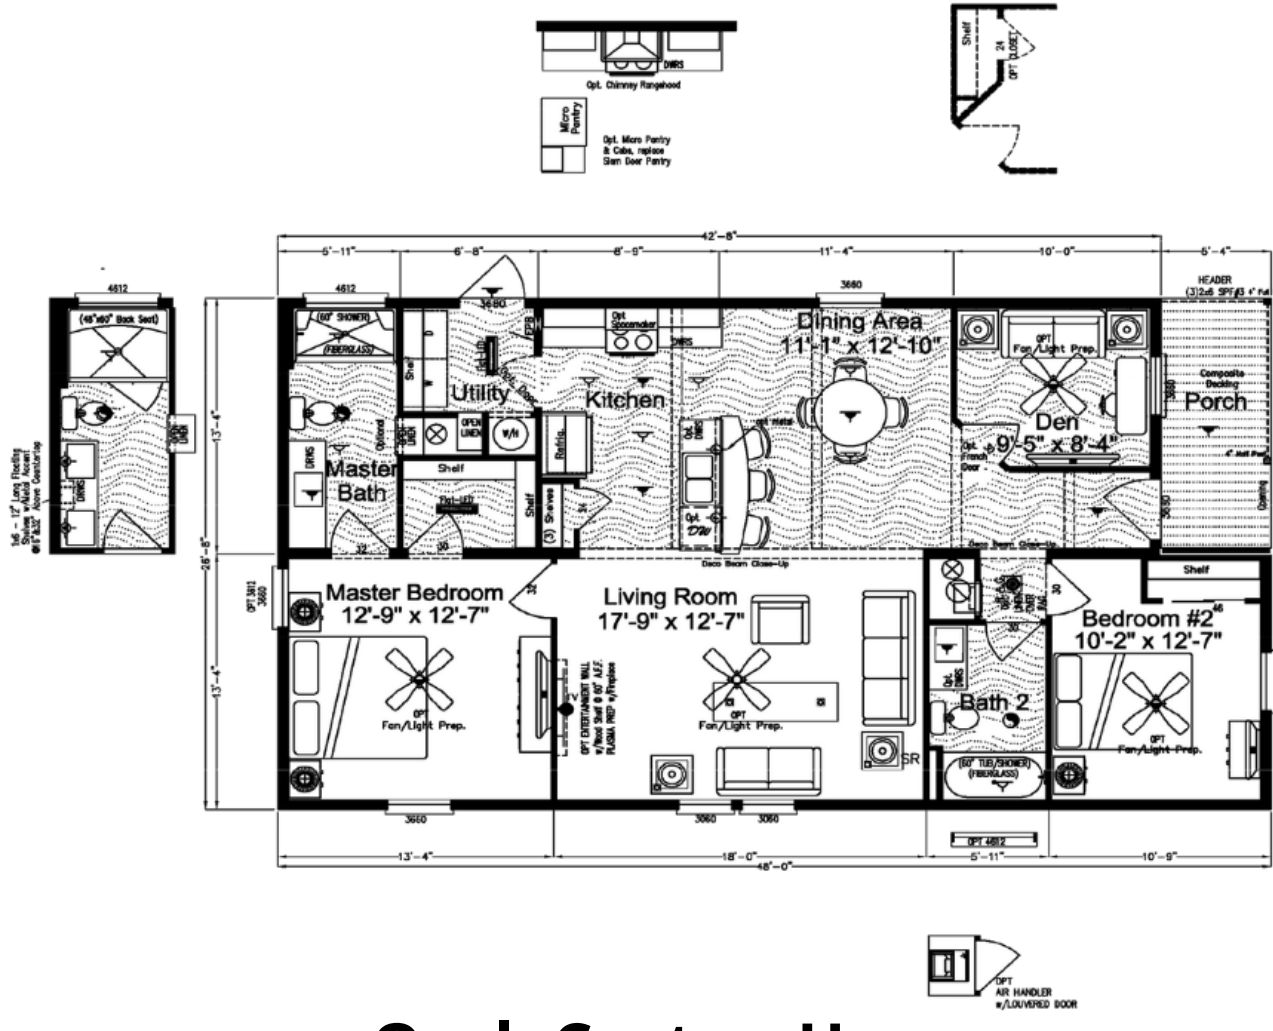

22

THE DOCKSIDE

1256 Sq. Ft. | 2 Bedrooms | 2 Baths | Den

(352) 629-3001

6095 South Pine Avenue Ocala, FL 34480